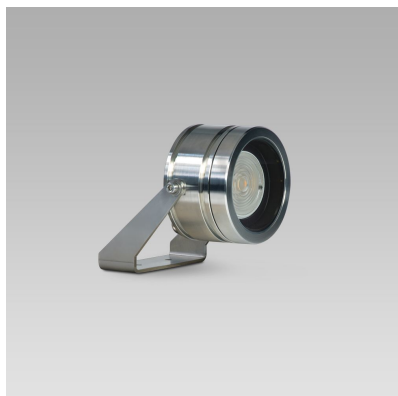

TITO90 (Model)

TECHNICAL INFORMATION

[IES Files](#) 

Watt	4W – 12W
Luminaire	Up to 1600lm
CCT	3000K – 4000K
CRI	>80
Wiring	24Vcd, 350mA
LED life time	> 60000h - L80 - B20 (Ta 25°C)
Color	Stainless Steel - 30

DESCRIPTION

Construction

- AISI 316L stainless steel body and trim.
- Silicone rubber gaskets.
- AISI 316 stainless steel external screws.

Electrical & Optics

- High-efficacy LEDs with standard 3000K, 4000K (2700K or other CCTs available on request).
- PMMA lenses for LEDs.
- Screen made of 5/16" thermal-shock resistant tempered glass.

Listings

- UL certified to U.S. and Canadian standards, suitable for wet locations (cULus mark).
- Rated IP68 per EN60598.
- Luminaire rated for -40°C minimum ambient temperature.
- High quality LED sources characterized according to IES TM-30, with high color consistency <3SDCM and long useful life >60000 hours at L80.

Installation

- Surface installation.
- AISI 316L stainless steel bracket.
- Supplied with power cord. 22AWG conductors.

VERSIONS *(Click on below link to configure your product)*

[constant current](#)

[constant voltage](#)