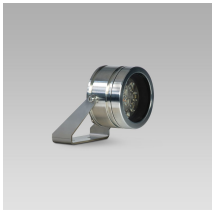

TITO90 (Model)

TECHNICAL INFORMATION

[IES Files](#) 

Watt	4W – 12W
Luminaire	Up to 1600lm
CCT	3000K – 4000K
CRI	>80
Wiring	24Vcd, 350mA
LED life time	> 60000h - L80 - B20 (Ta 25°C)
Color	Stainless Steel - 30

DESCRIPTION

Construction

- AISI 316L stainless steel body and trim.
- Silicone rubber gaskets.
- AISI 316 stainless steel external screws.

Electrical & Optics

- High-efficacy LEDs with standard 3000K, 4000K (2700K or other CCTs available on request).
- PMMA lenses for LEDs.
- Screen made of 5/16" thermal-shock resistant tempered glass.

Listings

- UL certified to U.S. and Canadian standards, suitable for wet locations (cULus mark).
- Rated IP68 per EN60598.
- Luminaire rated for -40°C minimum ambient temperature.
- High quality LED sources characterized according to IES TM-30, with high color consistency <3SDCM and long useful life >60000 hours at L80.

Installation

- Surface installation.
- AISI 316L stainless steel bracket.
- Supplied with power cord. 22AWG conductors.

VERSIONS *(Click on below link to configure your product)*

[constant current](#)

[constant voltage](#)