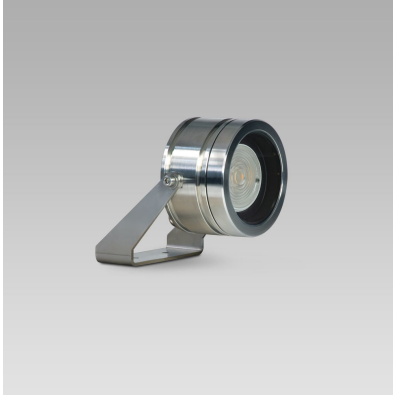

TITO90 (Model)

TECHNICAL INFORMATION

[IES Files](#) 

Watt	4W – 12W
Luminaire	Up to 1600lm
CCT	3000K – 4000K
CRI	>80
Wiring	24Vcd, 350mA
LED life time	> 60000h - L80 - B20 (Ta 25°C)
Color	Stainless Steel - 30

DESCRIPTION

Construction

- AISI 316L stainless steel body and trim.
- Silicone rubber gaskets.
- AISI 316 stainless steel external screws.

Electrical & Optics

- High-efficacy LEDs with standard 3000K, 4000K (2700K or other CCTs available on request).
- PMMA lenses for LEDs.
- Screen made of 5/16" thermal-shock resistant tempered glass.

Listings

- UL certified to U.S. and Canadian standards, suitable for wet locations (cULus mark).
- Rated IP68 per EN60598.
- Luminaire rated for -40°C minimum ambient temperature.
- High quality LED sources characterized according to IES TM-30, with high color consistency <3SDCM and long useful life >60000 hours at L80.

Installation

- Surface installation.
- AISI 316L stainless steel bracket.
- Supplied with power cord. 22AWG conductors.

VERSIONS *(Click on below link to configure your product)*

[constant current](#)

[constant voltage](#)