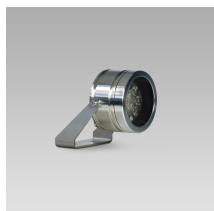

TITO90 (Model)

TECHNICAL INFORMATION

[IES Files](#) 

Watt	4W – 12W
Luminaire	Up to 1600lm
CCT	3000K – 4000K
CRI	>80
Wiring	24Vcd, 350mA
LED life time	> 60000h - L80 - B20 (Ta 25°C)
Color	Stainless Steel - 30

DESCRIPTION

Construction

- AISI 316L stainless steel body and trim.
- Silicone rubber gaskets.
- AISI 316 stainless steel external screws.

Electrical & Optics

- High-efficacy LEDs with standard 3000K, 4000K (2700K or other CCTs available on request).
- PMMA lenses for LEDs.
- Screen made of 5/16" thermal-shock resistant tempered glass.

Listings

- UL certified to U.S. and Canadian standards, suitable for wet locations (cULus mark).
- Rated IP68 per EN60598.
- Luminaire rated for -40°C minimum ambient temperature.
- High quality LED sources characterized according to IES TM-30, with high color consistency <3SDCM and long useful life >60000 hours at L80.

Installation

- Surface installation.
- AISI 316L stainless steel bracket.
- Supplied with power cord. 22AWG conductors.

VERSIONS *(Click on below link to configure your product)*

[constant current](#)

[constant voltage](#)