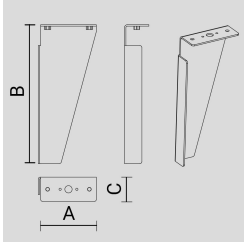

Size:
 Ø 3" 19/32
 4" 1/4
 4" 21/32

Size:
 Ø 3" 19/32
 4" 1/4
 4" 21/32

OPTICS

See accessories in the next page

AISI 316L STAINLESS STEEL PEG.

Arcluce Code **1099329X**

Code Ref.

**TECHNICAL INFORMATION****Weight** 0.66 lb