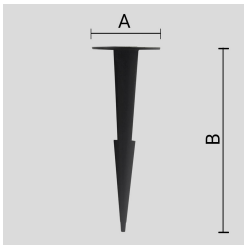

Size:
 Ø 3" 19/32
 4" 1/4
 4" 21/32

Size:
 Ø 3" 19/32
 4" 1/4
 4" 21/32

OPTICS

See accessories in the next page

AISI 316L STAINLESS STEEL PEG.

Arcluce Code **1099329X**

Code Ref.

**TECHNICAL INFORMATION****Weight** 0.66 lb

THERMOPLASTIC MATERIAL PEG.

Arcluce Code **1099257X**

Code Ref.

**TECHNICAL INFORMATION****Weight** 0.11 lb

PAINTED AISI 316L STAINLESS-STEEL SLOPED VISOR.

Arcluce Code **1099328X-12**

Code Ref.

**TECHNICAL INFORMATION****Color** Black - 12

Weight 0.44 lb

AISI 316L STAINLESS-STEEL SLOPED VISOR.

Arcluce Code **1099375X-30**

Code Ref.

**TECHNICAL INFORMATION****Color** Stainless Steel - 30

Weight 0.44 lb

PAINTED ALUMINIUM HONEYCOMB LOUVRE. TO BE ORDERED TOGETHER WITH THE LUMINAIRE.