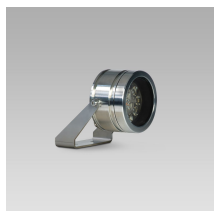

TITO90 (Model)

TECHNICAL INFORMATION

[IES Files](#) 

Watt	4W – 12W
Luminaire	Up to 1600lm
CCT	3000K – 4000K
CRI	>80
Wiring	24Vcd, 350mA
LED life time	> 60000h - L80 - B20 (Ta 25°C)
Color	Stainless Steel - 30

DESCRIPTION

Construction

- AISI 316L stainless steel body and trim.
- Silicone rubber gaskets.
- AISI 316 stainless steel external screws.

Electrical & Optics

- High-efficacy LEDs with standard 3000K, 4000K (2700K or other CCTs available on request).
- PMMA lenses for LEDs.
- Screen made of 5/16" thermal-shock resistant tempered glass.

Installation

- Surface installation.
- AISI 316L stainless steel bracket.
- Supplied with power cord. 22AWG conductors.

VERSIONS *(Click on below link to configure your product)*

[constant current](#)

[constant voltage](#)

Size:
 Ø 3" 19/32
 4" 1/4
 4" 21/32

Size:
 Ø 3" 19/32
 4" 1/4
 4" 21/32

OPTICS

See accessories in the next page

AISI 316L STAINLESS STEEL PEG.

Arcluce Code **1099329X**

Code Ref.

**TECHNICAL INFORMATION****Weight** 0.66 lb