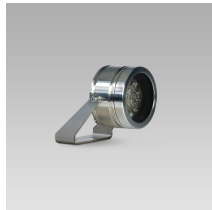

TITO90 (Model)

TECHNICAL INFORMATION

[IES Files](#) 

Watt	4W – 12W
Luminaire	Up to 1600lm
CCT	3000K – 4000K
CRI	>80
Wiring	24Vcd, 350mA
LED life time	> 60000h - L80 - B20 (Ta 25°C)
Color	Stainless Steel - 30

DESCRIPTION

Construction

- AISI 316L stainless steel body and trim.
- Silicone rubber gaskets.
- AISI 316 stainless steel external screws.

Electrical & Optics

- High-efficacy LEDs with standard 3000K, 4000K (2700K or other CCTs available on request).
- PMMA lenses for LEDs.
- Screen made of 5/16" thermal-shock resistant tempered glass.

Installation

- Surface installation.
- AISI 316L stainless steel bracket.
- Supplied with power cord. 22AWG conductors.

VERSIONS *(Click on below link to configure your product)*

[constant current](#)

[constant voltage](#)

Size:
 Ø 3" 19/32
 4" 1/4
 4" 21/32

Size:
 Ø 3" 19/32
 4" 1/4
 4" 21/32

OPTICS

See accessories in the next page

AISI 316L STAINLESS STEEL PEG.

Arcluce Code **1099329X**

Code Ref.

**TECHNICAL INFORMATION****Weight** 0.66 lb