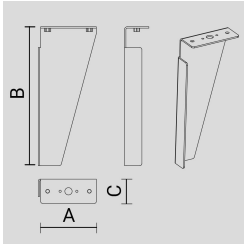

AISI 316L STAINLESS STEEL PEG.

Arcluce Code **1099329X**

Code Ref.

TECHNICAL INFORMATION

Weight	0.66 lb

THERMOPLASTIC MATERIAL PEG.

Arcluce Code **1099257X**

Code Ref.